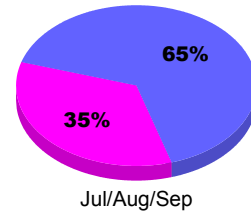

**Membership Results
2011-2012**

**Membership
2010-2011**

Month	Net Memb Goal	Actual New Memb	Actual Dropped Memb	Gain/Loss of Memb	Gain/Loss of Memb
Jul/Aug/Sep		91	-72	19	0
Totals		91	-72	19	0

Membership Results 2011-2012

Goal, New, Dropped, Gain/Loss

Comparison of Membership Gain/Loss

Current Year Compared to the Previous Year

Gender Comparison 2011-2012

Male Female