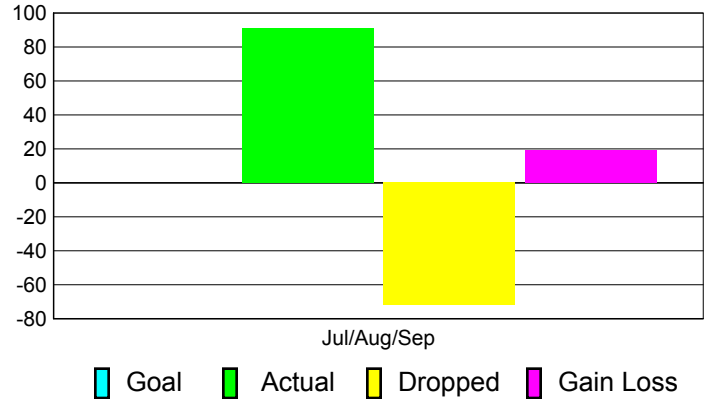

Membership Results 2011-2012

Goal, New, Dropped, Gain/Loss